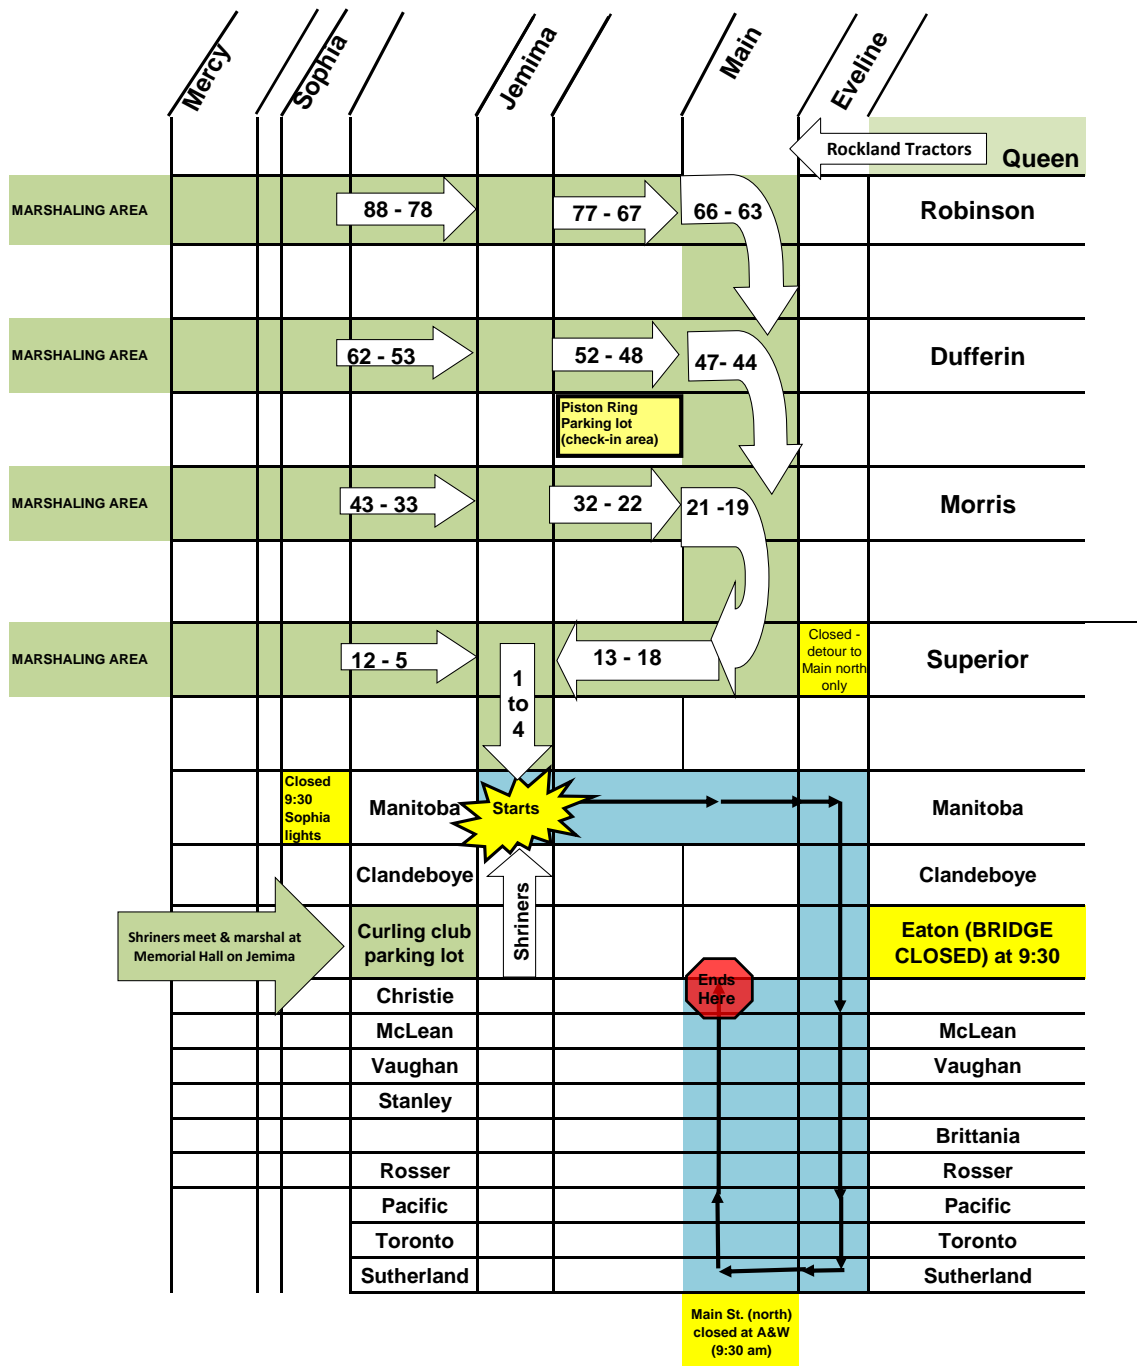

Annual Fair Parade Marshaling Area / Parade Route

PARADE ROUTE IS APPROX. 2.4 KM LONG = 1.5 HOURS TO COMPLETE

** SELKIRK BRIDGE (EATON & EVELINE) WILL BE CLOSED FROM 9:30 UNTIL NOON **

START TIME IS 10:00 AM

Detour streets: Strathnaver - Mercy - Greenwood