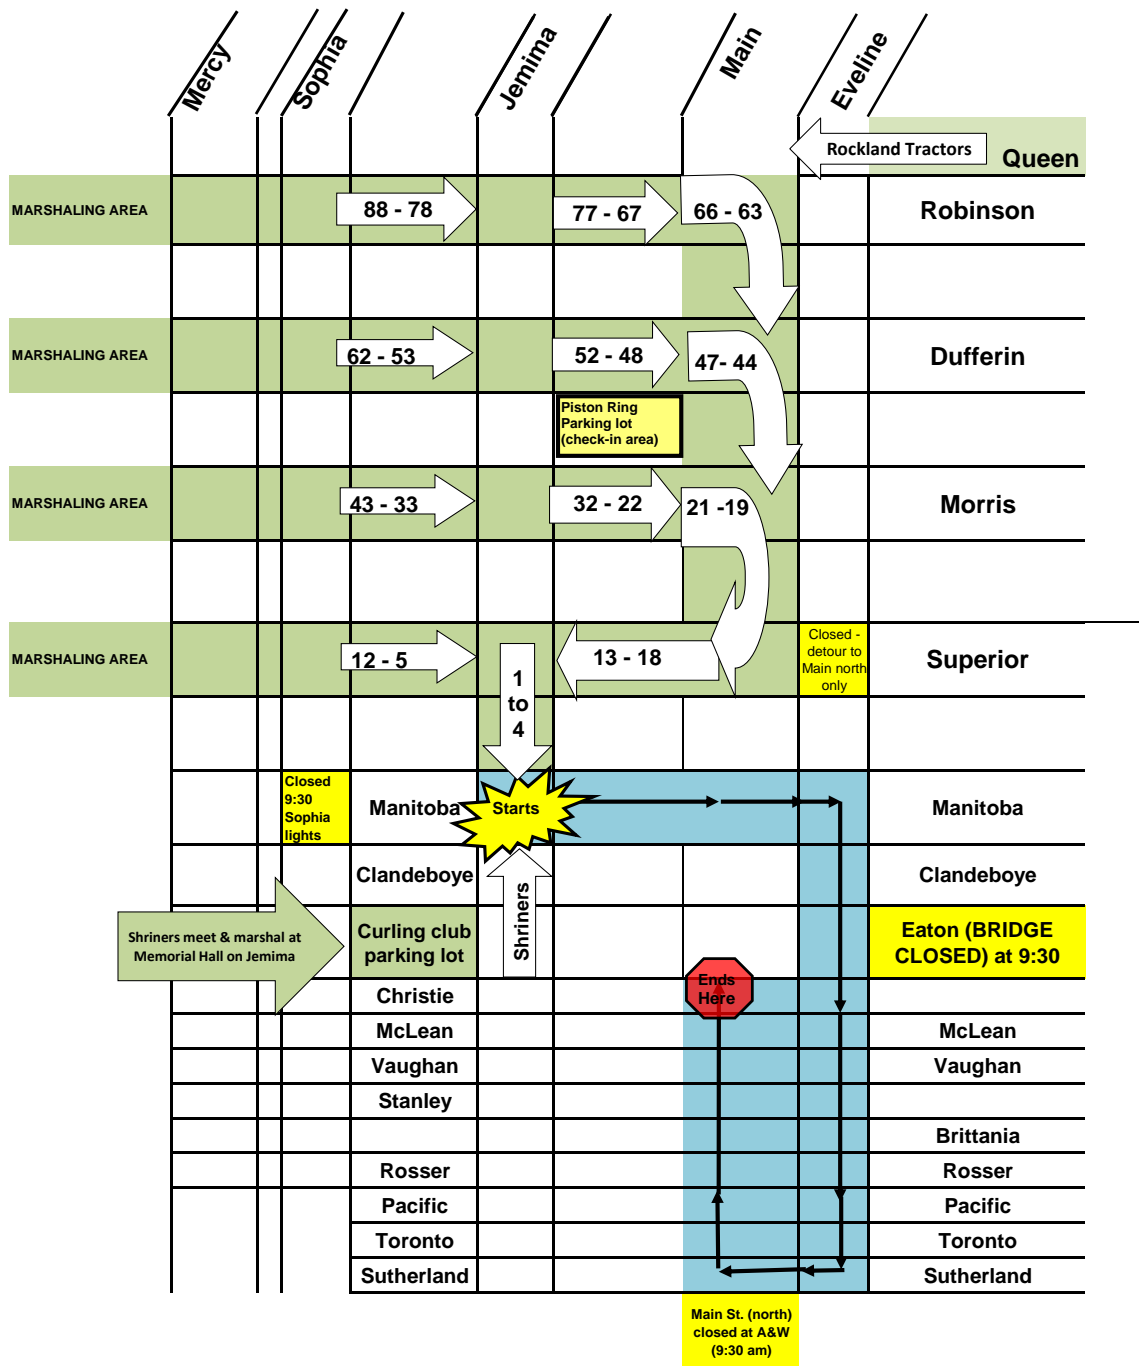

Annual Fair Parade Marshaling Area / Parade Route

PARADE ROUTE IS APPROX. 2.4 KM LONG = 1.5 HOURS TO COMPLETE

** SELKIRK BRIDGE (EATON & EVELINE) WILL BE CLOSED FROM 9:30 UNTIL NOON **

START TIME IS 10:00 AM

Detour streets: Strathnaver - Mercy - Greenwood