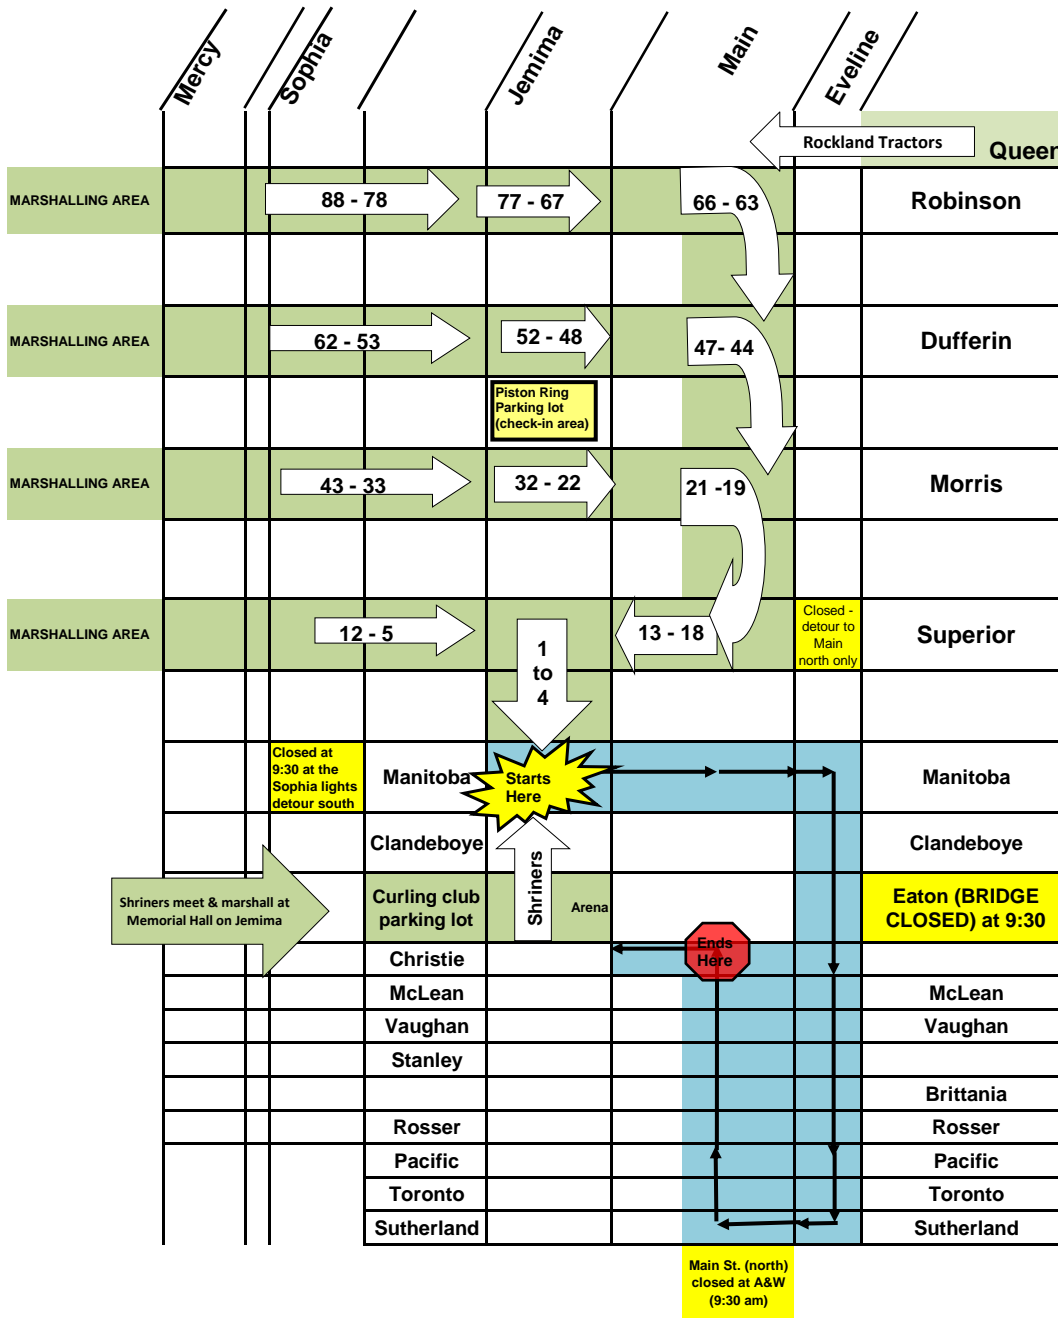

Fair Rodeo Parade Marshalling Area / Parade Route

PARADE ROUTE IS APPROX. 2.4 KM LONG = 1.5 HOURS TO COMPLETE

** SELKIRK BRIDGE (EATON & EVELINE) WILL BE CLOSED FROM 9:30 UNTIL NOON **

START TIME IS 10:00 AM