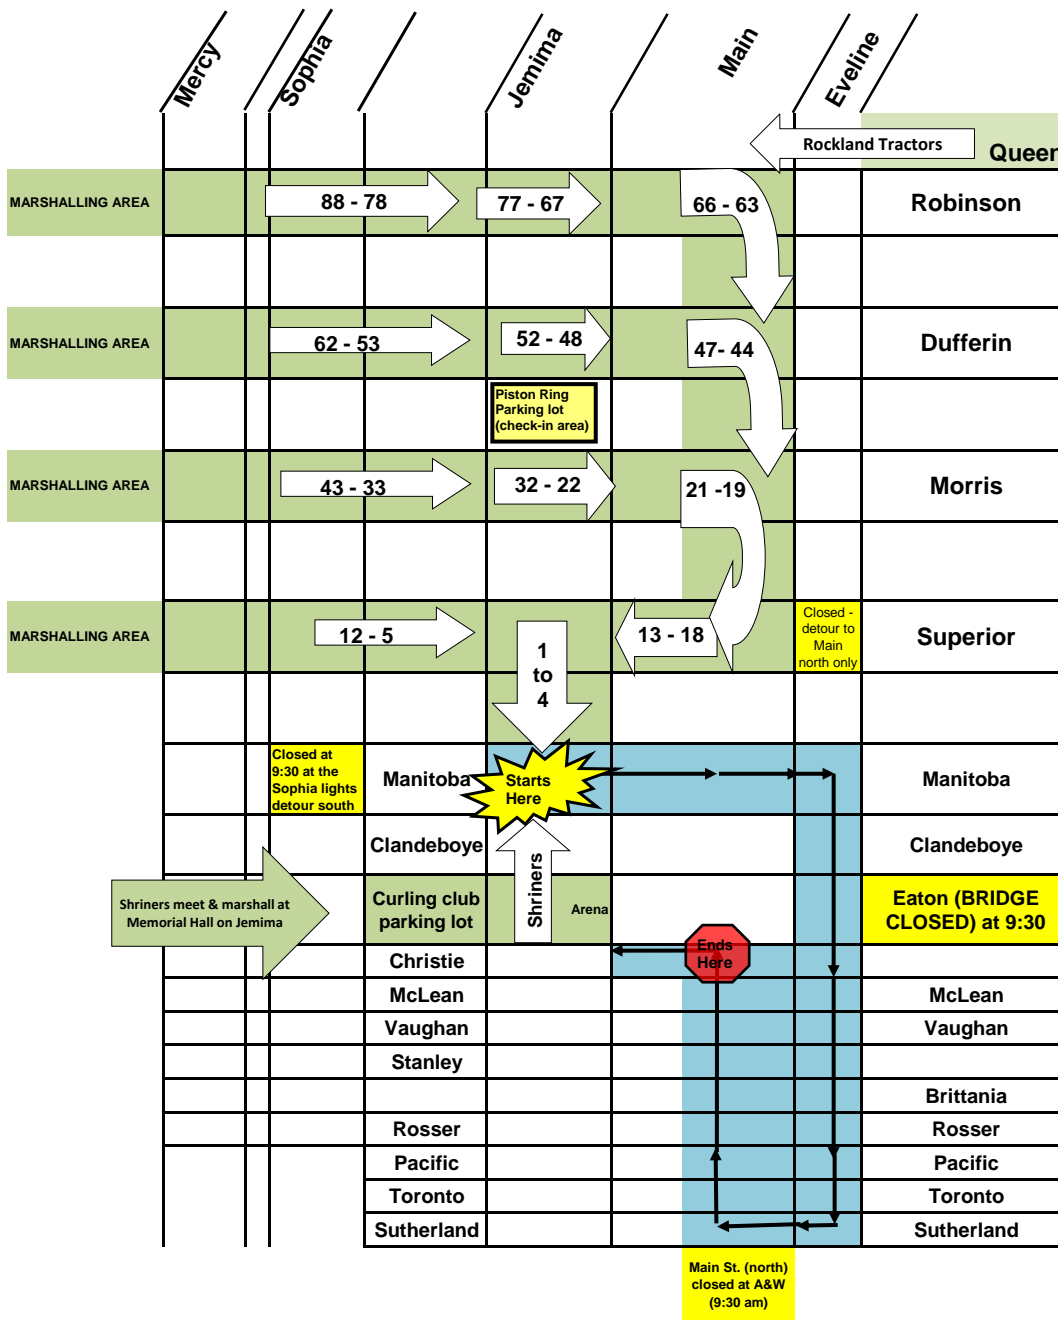

Fair Rodeo Parade Marshalling Area / Parade Route

PARADE ROUTE IS APPROX. 2.4 KM LONG = 1.5 HOURS TO COMPLETE

** SELKIRK BRIDGE (EATON & EVELINE) WILL BE CLOSED FROM 9:30 UNTIL NOON **

START TIME IS 10:00 AM